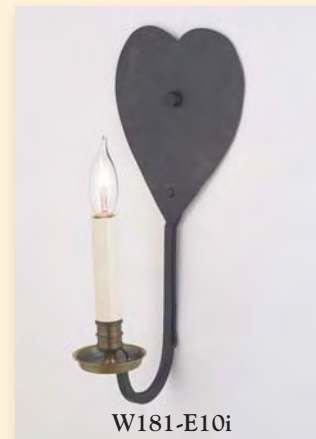

Interior Sconces

1. W175-C10 candleburning, single arm, 2³/₈"h × 1³/₄"w, 6³/₄" standout
2. W175-C20 candleburning, double arm, 3"h × 2"w, 5³/₄" standout, 9¹/₂" wide
3. W180-C10i candleburning, single arm with brass cup, 6³/₈"h × 4"w iron backplate, 5" standout, total height 12¹/₄"
4. W180-C10ii candleburning, single arm with iron cup, 6³/₈"h × 4"w iron backplate, 5³/₄" standout, total height 12¹/₄"
5. W180-C10b candleburning, single arm with brass cup, 6³/₈"h × 4"w brass backplate, 5" standout, total height 12¹/₄"
6. W180-C12b candleburning, double arm with brass cup, 6³/₈"h × 4"w brass backplate, 5" standout, total height 12¹/₄", width 10¹/₂"
7. W180-E10i electrified, single arm with brass cup, 6³/₈"h × 4"w iron backplate, 5" standout, total height 12¹/₄"
8. W180-E10ii electrified, single arm with iron cup, 6³/₈"h × 4"w iron backplate, 5³/₄" standout, total height 12¹/₄"
9. W180-E10b electrified, single arm with brass cup, 6³/₈"h × 4"w brass backplate, 5" standout, total height 12¹/₄"
10. W180-E12b electrified, double arm with brass cup, 6³/₈"h × 4"w brass backplate, 5" standout, total height 12¹/₄", width 10¹/₂"
11. W181-C10i candleburning, single arm with brass cup, 7"h × 6"w iron heart backplate, 5" standout, total height 13"